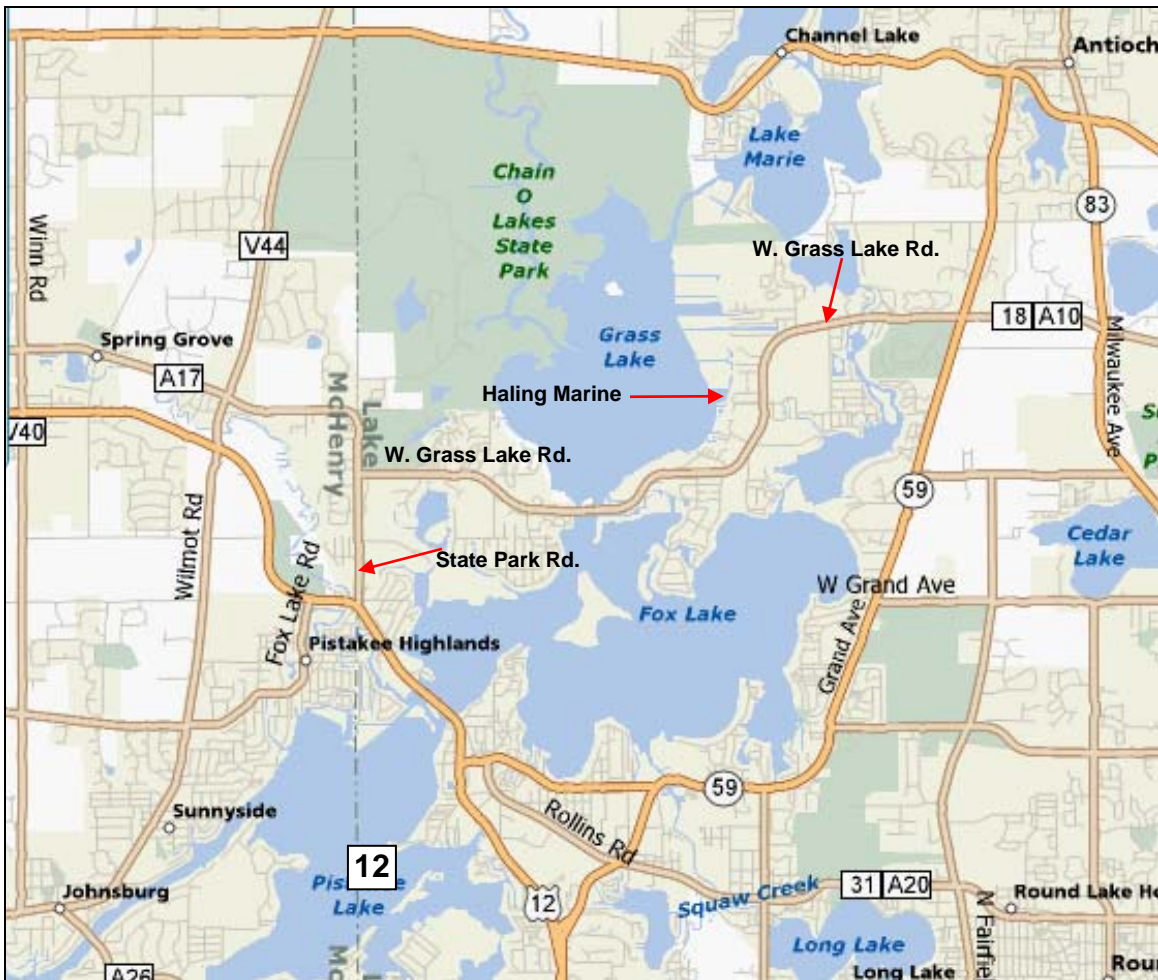

Chain O' Lakes Launch Site for Red Rock Guiding Service
Walt Koch – Guide | 847-710-5453
GPS Coordinates N 42 26.356 W 88 08.670

<p>From the intersection of IL Rt. 173 & Wilmot Rd. in Spring Grove, IL</p> <p>Go south on Wilmot Road approx. 3.0 miles to Main Street. Turn left. Go east on Main Street approx. 1.4 miles to Grass Lake Road. Turn left. Go east on Grass Lake Road approx. 3.7 miles to Haling Road. Turn left. Go down Haling Road to the marina, I will meet you there.</p>	<p>From the intersection of US HWY. 12 & State Park Rd. in Spring Grove, IL</p> <p>Go North on State Park Road approx. 1.0 miles to Grass Lake Road. Turn right. Go East on Grass Lake Road approx. 3.7 miles to Haling Road. Turn left. Go down Haling Road to the marina, I will meet you there.</p>
<p>From the intersection of IL Rt. 83 & IL Rt. 132 in Lake Villa, IL</p> <p>Go north on Route 83 approx. 2.5 miles to Grass Lake Road. Turn left. Go west on Grass Lake Road approx. 3.0 miles to Haling Road. Turn right. Go down Haling Road to the marina, I will meet you there.</p>	<p>From the intersection of IL Rt. 173 & IL Rt. 59 in Antioch, IL</p> <p>Go south on Route 59 approx. 2.0 miles to Grass Lake Road. Turn right. Go west on Grass Lake Road approx. 1.9 miles to Haling Road. Turn right. Go down Haling Road to the marina, I will meet you there.</p>

Nearest intersection is West Grass Lake Road and West Haling Road.

Walt Koch - Red Rock Guiding Service - 847-710-5453
Haling Marine Launch Ramp and Meeting Area
GPS Coordinates
N 42 26.356 W 88 08.670

Flashing Yellow Light (coming from the East)

C. Haling & Son Marine Sign (turn right)

Looking down Haling Rd. toward the ramp area