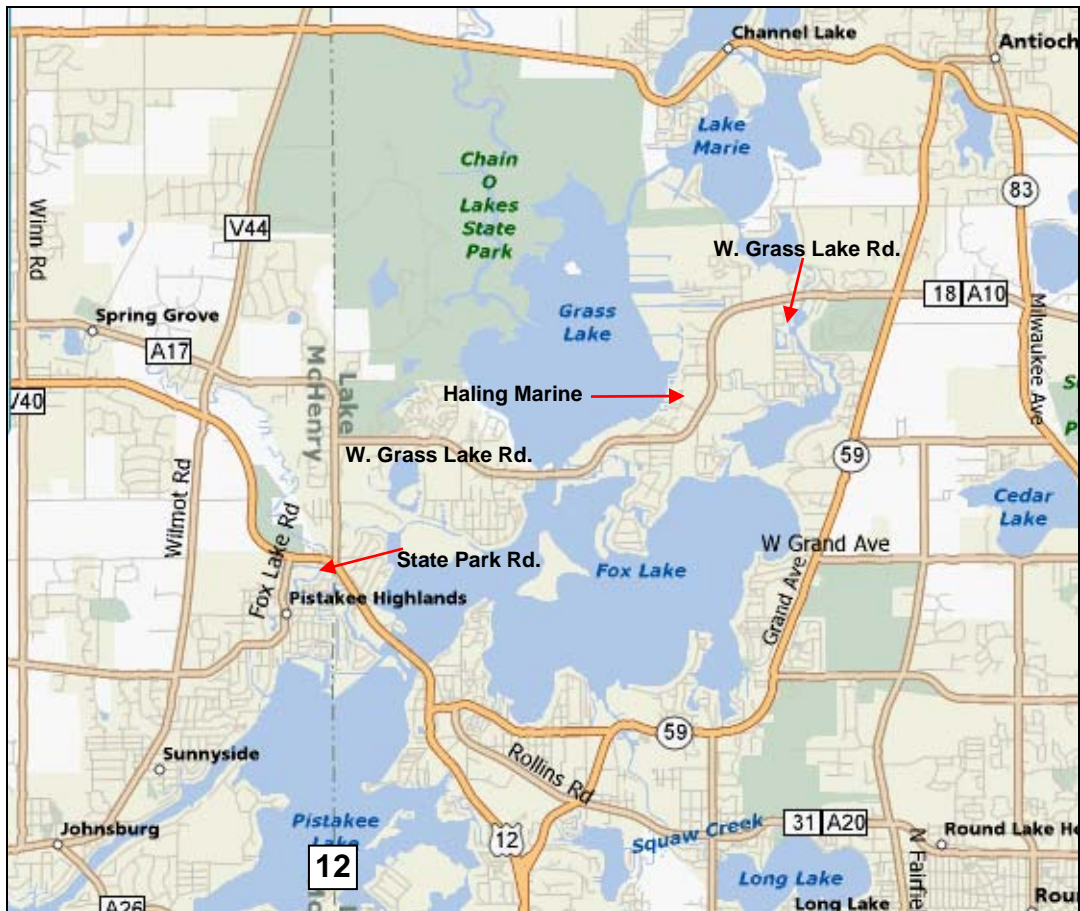

**Chain O' Lakes Launch Site for Red Rock Guiding Service**  
**Walt Koch – Guide | 847-710-5453**  
**GPS Coordinates N 42 26.356 W 88 08.670**  
**Haling Marine - 26280 West Haling Road**

<p><b>From the intersection of IL Rt. 173 &amp; Wilmot Rd. in Spring Grove, IL</b></p> <p>Go south on Wilmot Road approx. 3.0 miles to Main Street. Turn left.          Go east on Main Street approx. 1.4 miles to Grass Lake Road. Turn left.          Go east on Grass Lake Road approx. 3.7 miles to Haling Road. Turn left.          Go down Haling Road to the marina, I will meet you there.</p>	<p><b>From the intersection of US HWY. 12 &amp; State Park Rd. in Spring Grove, IL</b></p> <p>Go North on State Park Road approx. 1.0 miles to Grass Lake Road. Turn right.          Go East on Grass Lake Road approx. 3.7 miles to Haling Road. Turn left.          Go down Haling Road to the marina, I will meet you there.</p>
<p><b>From the intersection of IL Rt. 83 &amp; IL Rt. 132 in Lake Villa, IL</b></p> <p>Go north on Route 83 approx. 2.5 miles to Grass Lake Road. Turn left.          Go west on Grass Lake Road approx. 3.0 miles to Haling Road. Turn right.          Go down Haling Road to the marina, I will meet you there.</p>	<p><b>From the intersection of IL Rt. 173 &amp; IL Rt. 59 in Antioch, IL</b></p> <p>Go south on Route 59 approx. 2.0 miles to Grass Lake Road. Turn right.          Go west on Grass Lake Road approx. 1.9 miles to Haling Road. Turn right.          Go down Haling Road to the marina, I will meet you there.</p>

**Nearest intersection is West Grass Lake Road and West Haling Road.**

Walt Koch - Red Rock Guiding Service - 847-710-5453  
Haling Marine Launch Ramp and Meeting Area  
GPS Coordinates - N 42 26.356 W 88 08.670  
Haling Marine - 26280 West Haling Road

Flashing Yellow Light (coming from the East)

C. Haling & Son Marine Sign (turn right)

Looking down Haling Rd. toward the ramp area