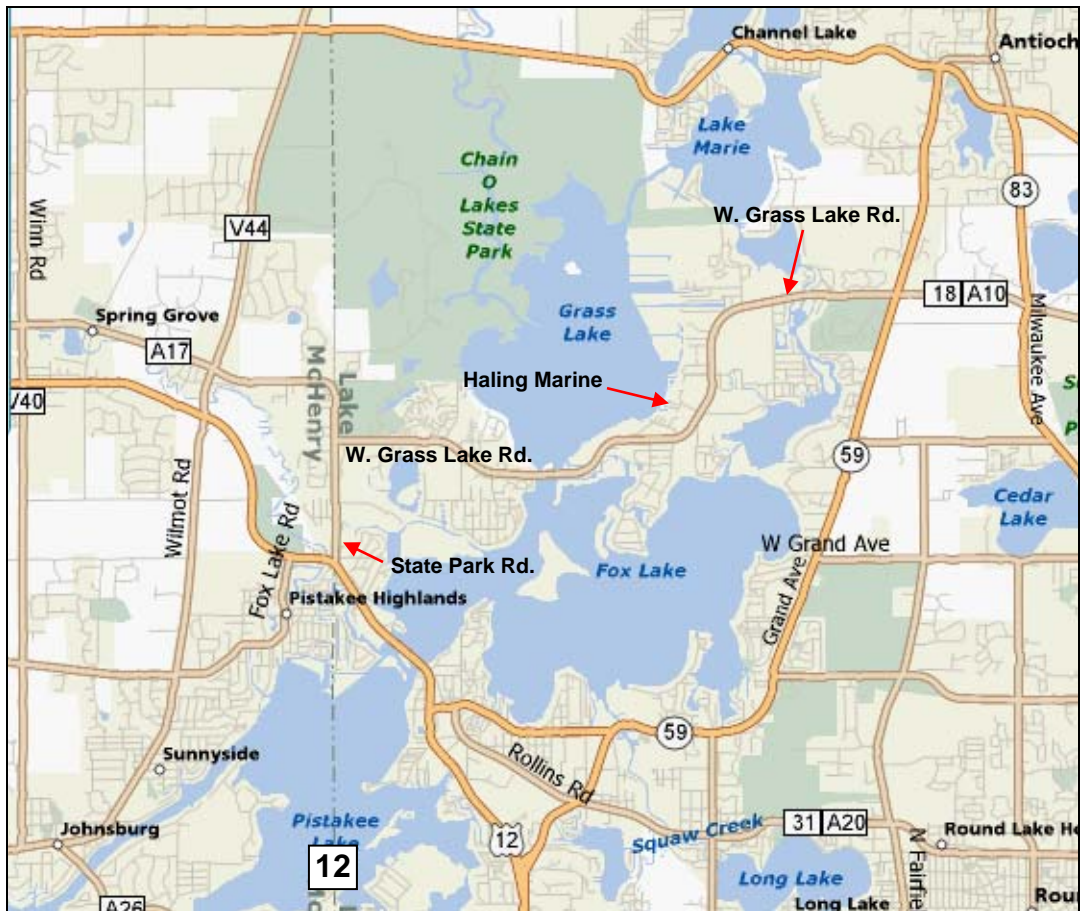

Chain O' Lakes Launch Site for Red Rock Guiding Service
Walt Koch – Guide | 847-710-5453
GPS Coordinates N 42 26.356 W 88 08.670
Haling Marine - 26280 West Haling Road

<p>From the intersection of IL Rt. 173 & Wilmot Rd. in Spring Grove, IL</p> <p>Go south on Wilmot Road approx. 3.0 miles to Main Street. Turn left. Go east on Main Street approx. 1.4 miles to Grass Lake Road. Turn left. Go east on Grass Lake Road approx. 3.7 miles to Haling Road. Turn left. Go down Haling Road to the marina, I will meet you there.</p>	<p>From the intersection of US HWY. 12 & State Park Rd. in Spring Grove, IL</p> <p>Go North on State Park Road approx. 1.0 miles to Grass Lake Road. Turn right. Go East on Grass Lake Road approx. 3.7 miles to Haling Road. Turn left. Go down Haling Road to the marina, I will meet you there.</p>
<p>From the intersection of IL Rt. 83 & IL Rt. 132 in Lake Villa, IL</p> <p>Go north on Route 83 approx. 2.5 miles to Grass Lake Road. Turn left. Go west on Grass Lake Road approx. 3.0 miles to Haling Road. Turn right. Go down Haling Road to the marina, I will meet you there.</p>	<p>From the intersection of IL Rt. 173 & IL Rt. 59 in Antioch, IL</p> <p>Go south on Route 59 approx. 2.0 miles to Grass Lake Road. Turn right. Go west on Grass Lake Road approx. 1.9 miles to Haling Road. Turn right. Go down Haling Road to the marina, I will meet you there.</p>

Nearest intersection is West Grass Lake Road and West Haling Road.

Walt Koch - Red Rock Guiding Service - 847-710-5453
Haling Marine Launch Ramp and Meeting Area
GPS Coordinates - N 42 26.356 W 88 08.670
Haling Marine - 26280 West Haling Road

Flashing Yellow Light (coming from the East)

C. Haling & Son Marine Sign (turn right)

Looking down Haling Rd. toward the ramp area